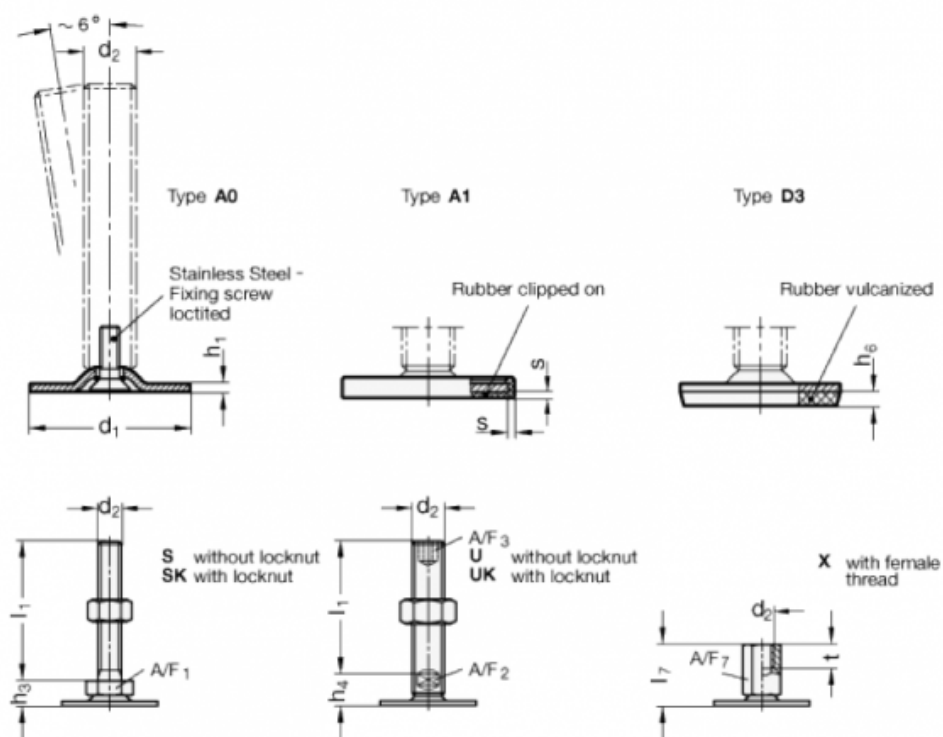

Data Sheet

Article number: 204080M24200A3UK

Description: E+G levelling foot
GN 40-80-M24-200-A3-UK

Note: UK With nut, Hexagon socket at the top, Wrench flat at the bottom

Measures

A/F2 = 19
A/F3 = 12
d1 = 80
d2 = M24
h1 = 3
h4 = 21
h6 = 5
l1 = 200